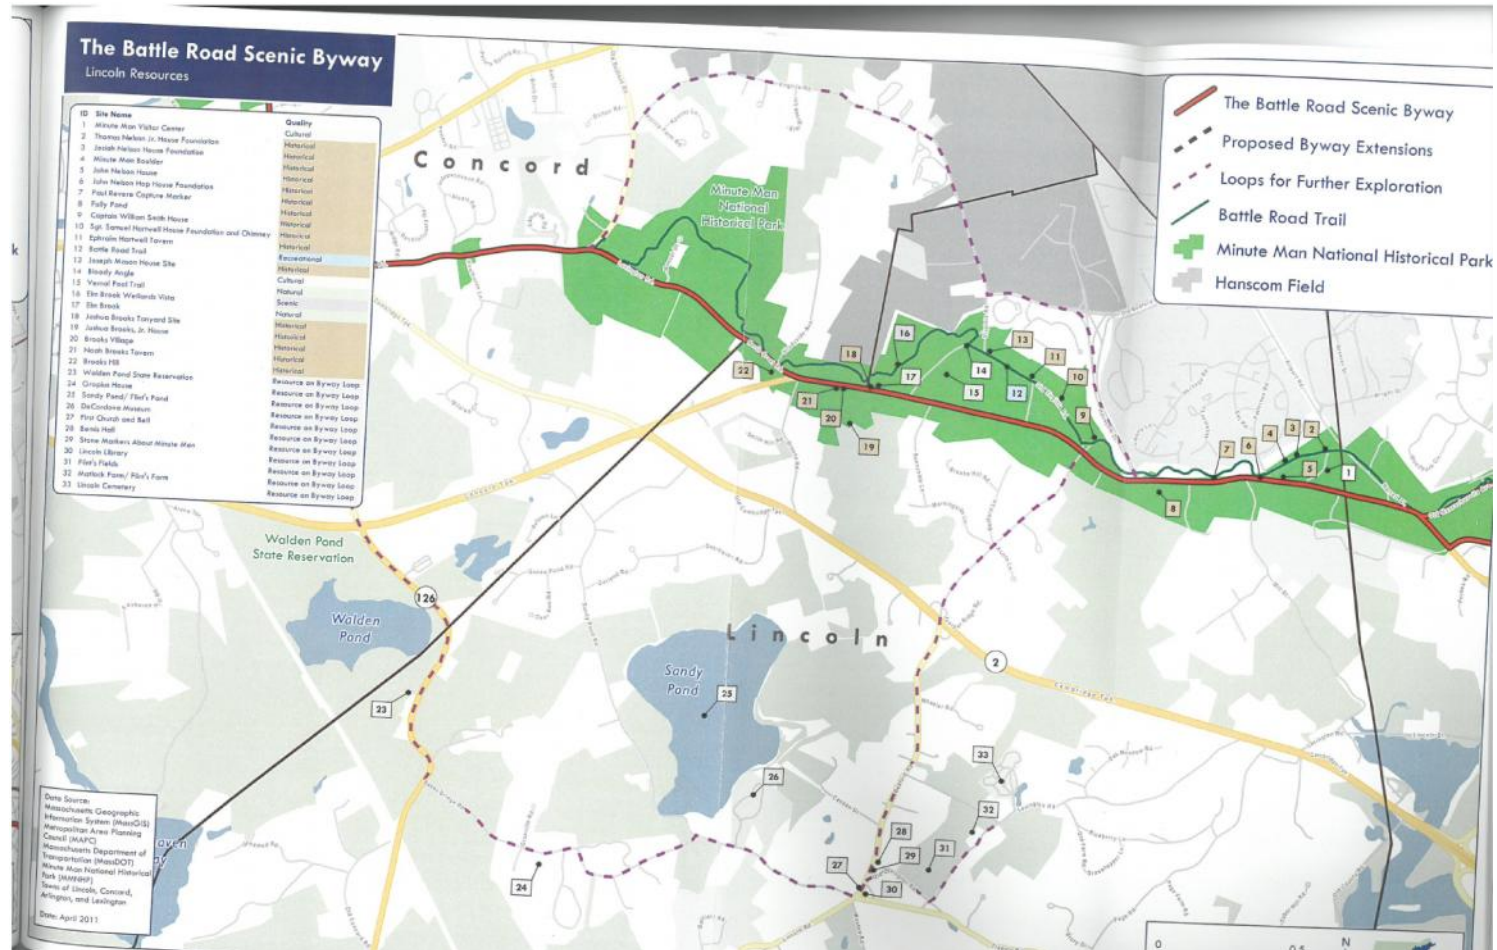

# Battle Road Byway Committee

- Battle Road Byway is a State designated Scenic Byway
- Committee is made up of Arlington, Concord, Lincoln, Lexington and the Minute Man National Historical Park
- Request for \$1,000.00 to help fund wayfinding study for signage along the Battle Road Byway

# Map of Battle Road in Lincoln

# Battle Road Byway Wayfinding

THE ROAD TO REVOLUTIONS